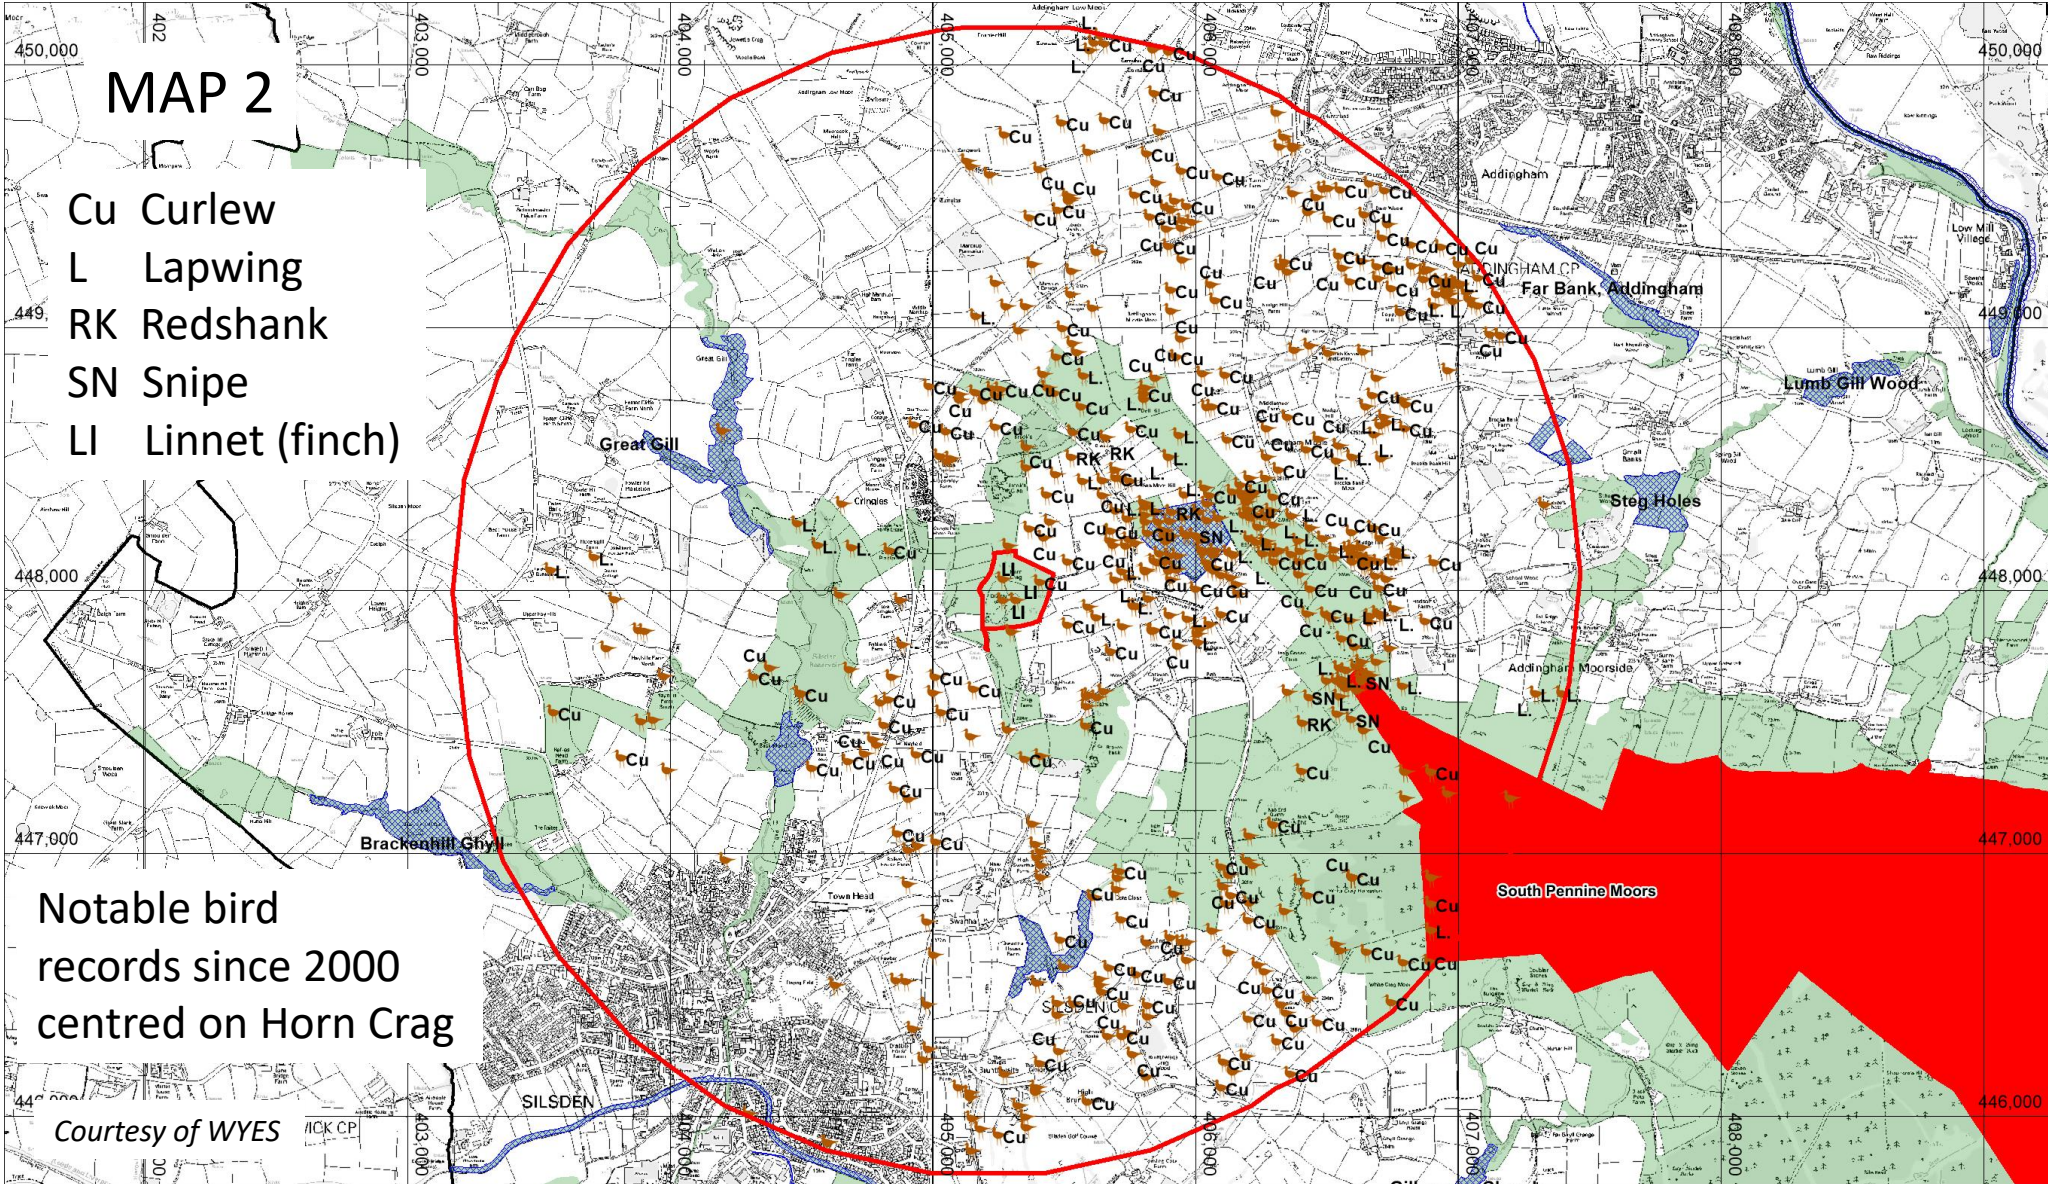

MAP 2

- Cu Curlew
- L Lapwing
- RK Redshank
- SN Snipe
- LI Linnet (finch)

Notable bird records since 2000 centred on Horn Crag

Courtesy of WYES

The Lancaster to Leeds B-Line showing the location of Horn Crag and wildlife project sites